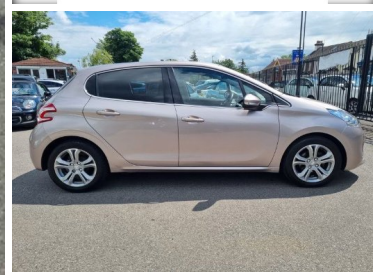

STROOD MOTOR CENTRE

2013 Peugeot 208 1.2 VTi Allure 5dr

£5,500

Engine: Petrol
Body: Hatchback
Gearbox: Manual
Capacity: 1199cc
Colour: Pink
Mileage: 67,000

STROOD MOTOR CENTRE
 2-4 Gravesend Road
 Rochester
 Kent, ME2 3PJ